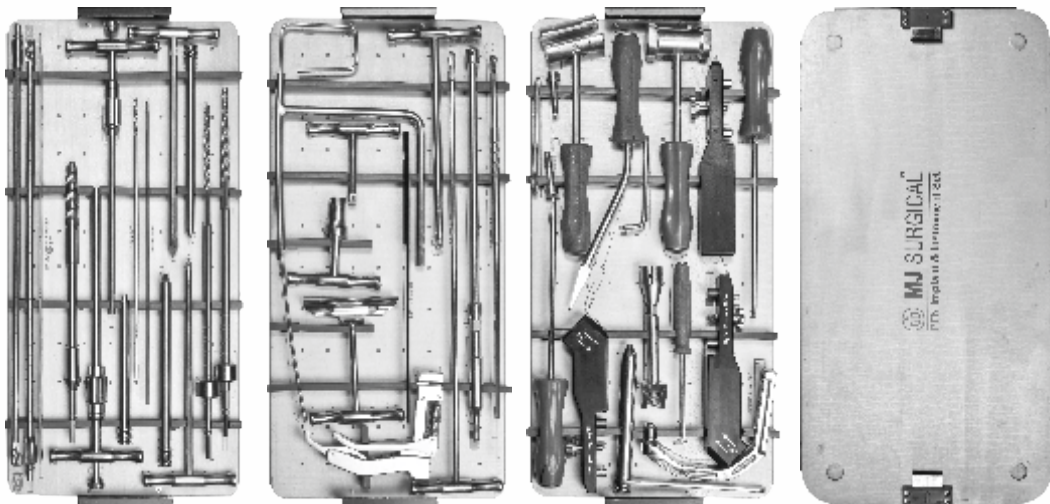

**Tibia & Femur Nail Instrument Set**

(Carbon Fiber & Aluminium  
Femur Nail Distal Jig)

(Carbon Fiber & Aluminium  
Tibia Nail Distal Jig)

**PFN Instrument Set**

PFN Antirotation Instrument Set

Sirus Femur Nail Instrument Set

**Humerus Nail Instrument Set**

**Titanium Elastic Nail Instrument Set**

LCP 3.5mm Instrument Set

LCP 5.0mm Instrument Set

**AMP & Bipolar Prosthesis Instrument Set**

Phase-1, Plot No. 283, Road No. 3,  
GIDC Kathwada, Ahmedabad-382430  
Gujarat, India