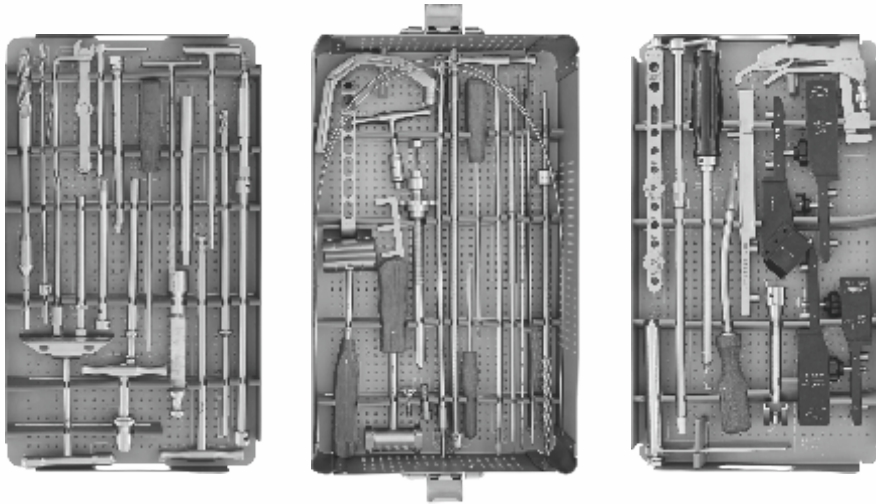

**Tibia & Femur Nail Instrument Set**

(Carbon Fiber & Aluminium  
Femur Nail Distal Jig)

(Carbon Fiber & Aluminium  
Tibia Nail Distal Jig)

**PFN Instrument Set**

PFN Antirotation Instrument Set

Sirus Femur Nail Instrument Set

**Humerus Nail Instrument Set**

**Titanium Elastic Nail Instrument Set**

LCP 3.5mm Instrument Set

LCP 5.0mm Instrument Set

**AMP & Bipolar Prosthesis Instrument Set**

Phase-1, Plot No. 283, Road No. 3,  
GIDC Kathwada, Ahmedabad-382430  
Gujarat, India