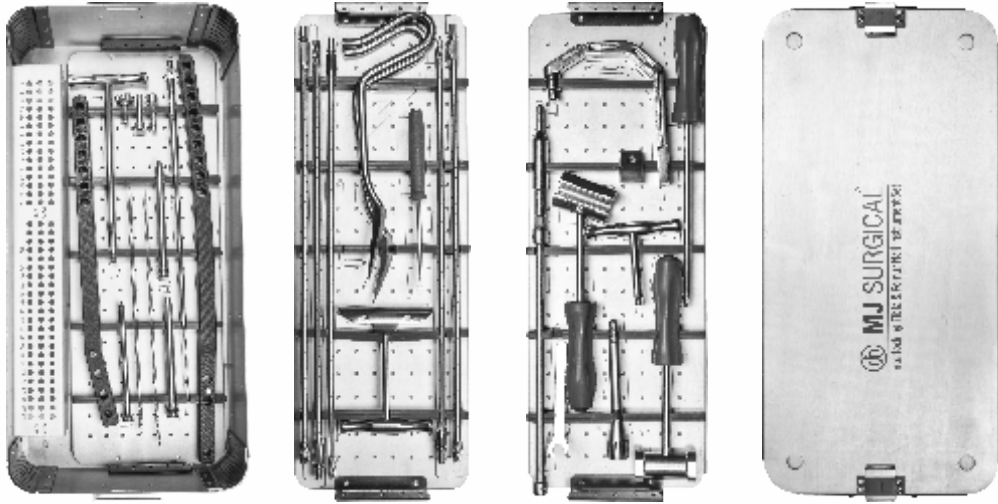

Tibia & Femur Nail Instrument Set

(Carbon Fiber & Aluminium
Femur Nail Distal Jig)