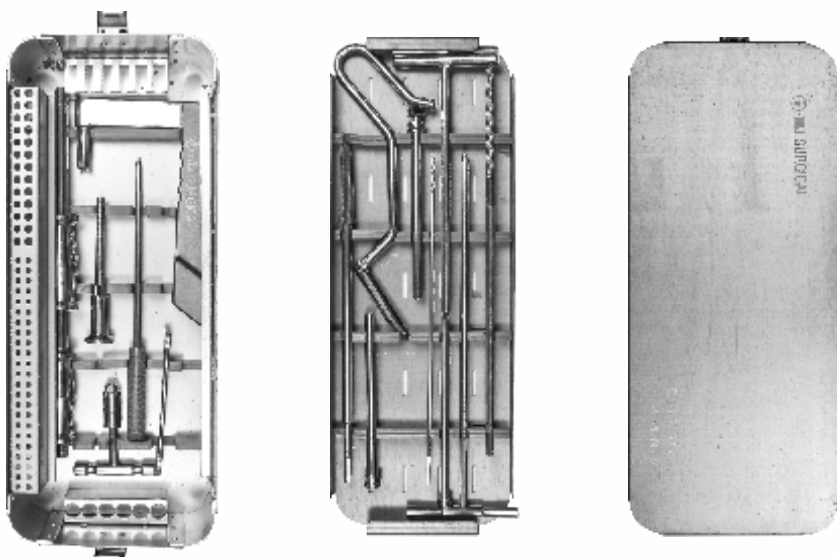

**Tibia & Femur Nail Instrument Set**

(Carbon Fiber & Aluminium  
Femur Nail Distal Jig)

(Carbon Fiber & Aluminium  
Tibia Nail Distal Jig)

**PFN Instrument Set**

PFN Antirotation Instrument Set

Sirus Femur Nail Instrument Set

**Humerus Nail Instrument Set**

**Titanium Elastic Nail Instrument Set**

LCP 3.5mm Instrument Set

LCP 5.0mm Instrument Set

**AMP & Bipolar Prosthesis Instrument Set**

Phase-1, Plot No. 283, Road No. 3,  
GIDC Kathwada, Ahmedabad-382430  
Gujarat, India