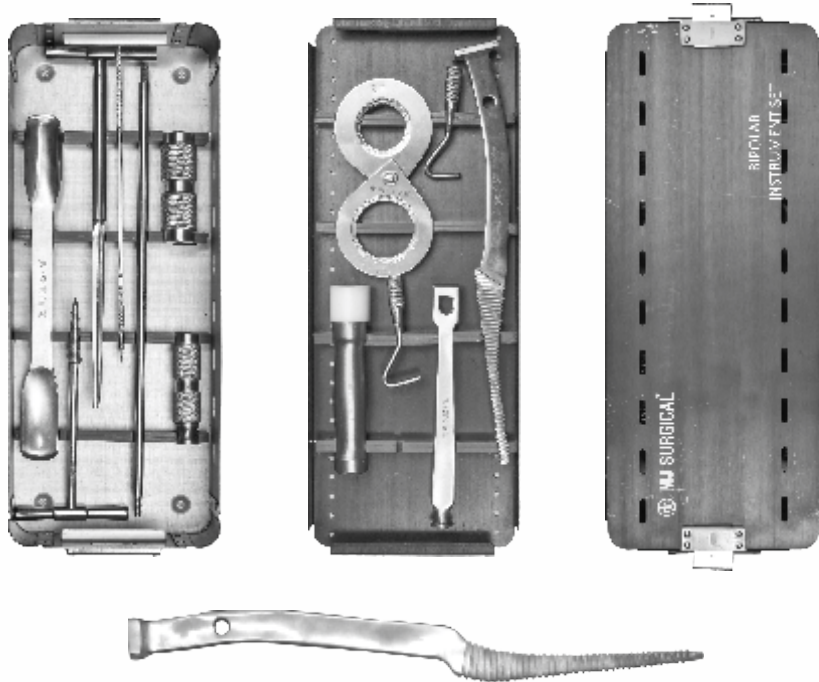

**Humerus Nail Instrument Set**

**Titanium Elastic Nail Instrument Set**

LCP 3.5mm Instrument Set

LCP 5.0mm Instrument Set

**AMP & Bipolar Prosthesis Instrument Set**

Phase-1, Plot No. 283, Road No. 3,  
GIDC Kathwada, Ahmedabad-382430  
Gujarat, India