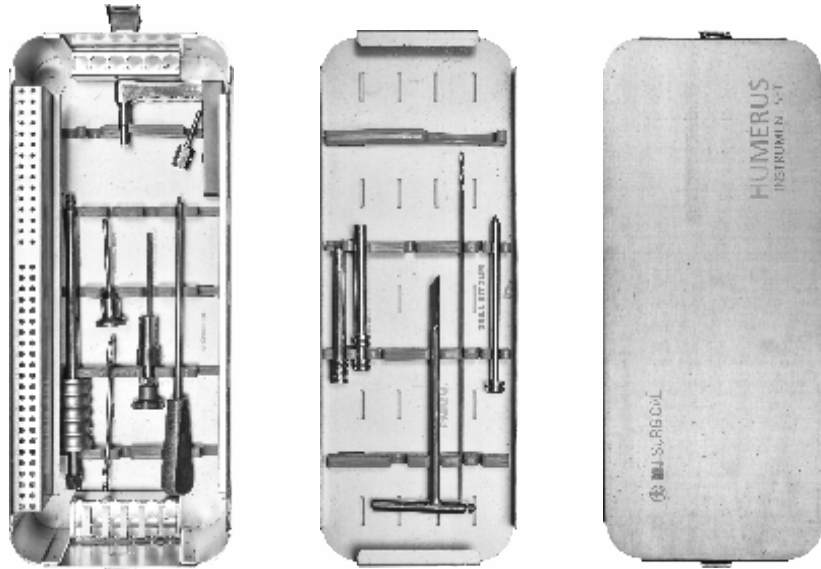

**Tibia & Femur Nail Instrument Set**

(Carbon Fiber & Aluminium  
Femur Nail Distal Jig)

(Carbon Fiber & Aluminium  
Tibia Nail Distal Jig)

**PFN Instrument Set**

PFN Antirotation Instrument Set

Sirus Femur Nail Instrument Set

**Humerus Nail Instrument Set**

**Titanium Elastic Nail Instrument Set**

LCP 3.5mm Instrument Set

LCP 5.0mm Instrument Set

**AMP & Bipolar Prosthesis Instrument Set**

Phase-1, Plot No. 283, Road No. 3,  
GIDC Kathwada, Ahmedabad-382430  
Gujarat, India