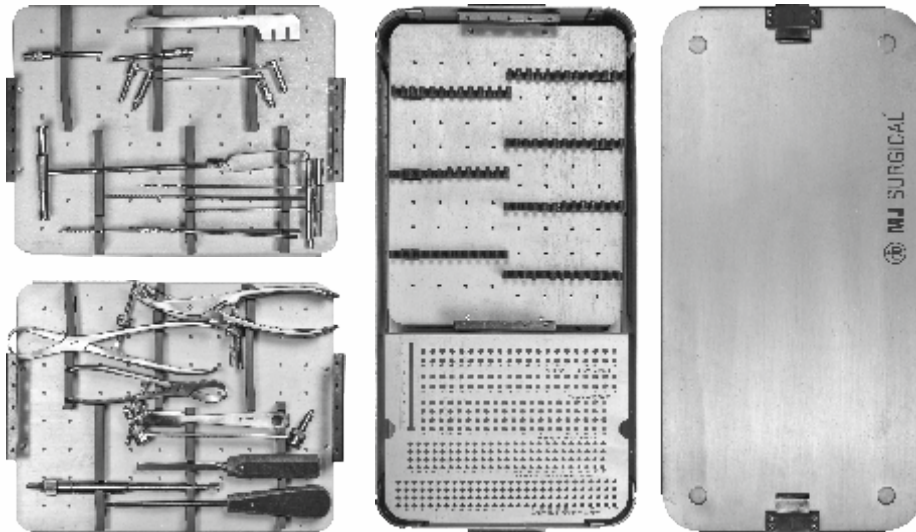

**Tibia & Femur Nail Instrument Set**

(Carbon Fiber & Aluminium  
Femur Nail Distal Jig)

(Carbon Fiber & Aluminium  
Tibia Nail Distal Jig)

**PFN Instrument Set**

PFN Antirotation Instrument Set

Sirus Femur Nail Instrument Set

**Humerus Nail Instrument Set**

**Titanium Elastic Nail Instrument Set**

LCP 3.5mm Instrument Set

LCP 5.0mm Instrument Set

**AMP & Bipolar Prosthesis Instrument Set**

Phase-1, Plot No. 283, Road No. 3,  
GIDC Kathwada, Ahmedabad-382430  
Gujarat, India